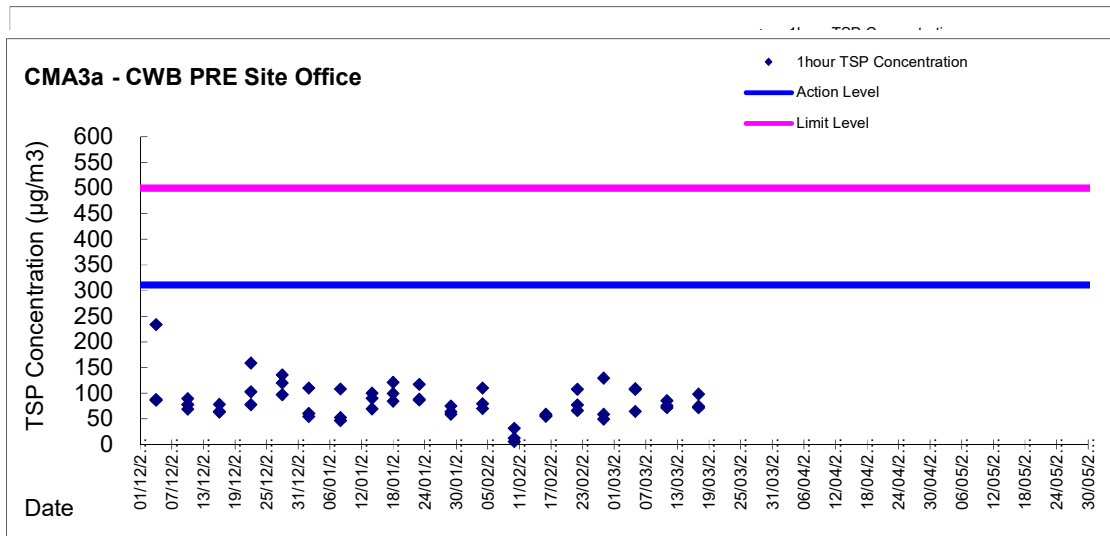

Graphic Presentation of 1 hour TSP Result

Graphic Presentation of 1 hour TSP Result

**Graphic Presentation of 24 hour TSP Result**

Graphic Presentation of 24 hour TSP Result