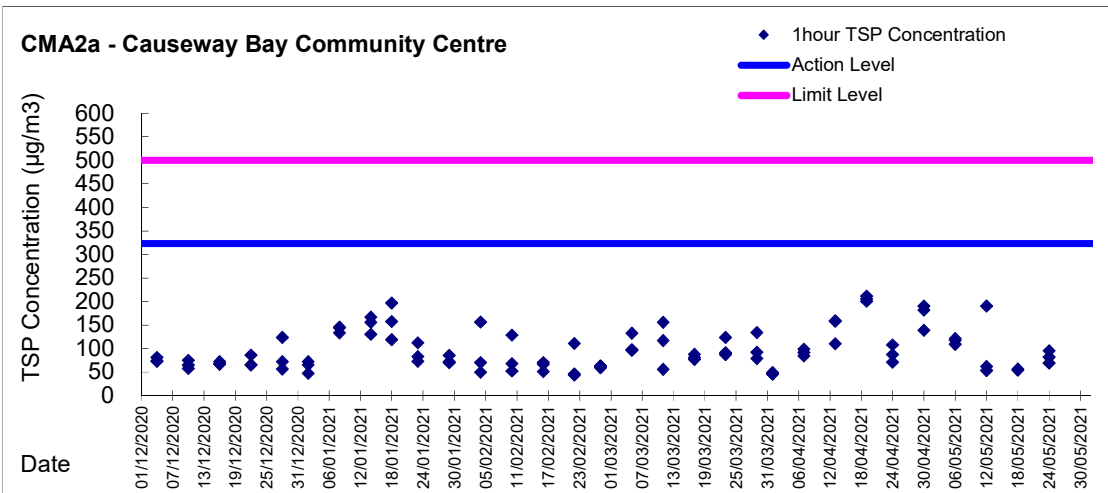

Graphic Presentation of 1 hour TSP Result

Graphic Presentation of 1 hour TSP Result

**Graphic Presentation of 24 hour TSP Result**

Graphic Presentation of 24 hour TSP Result