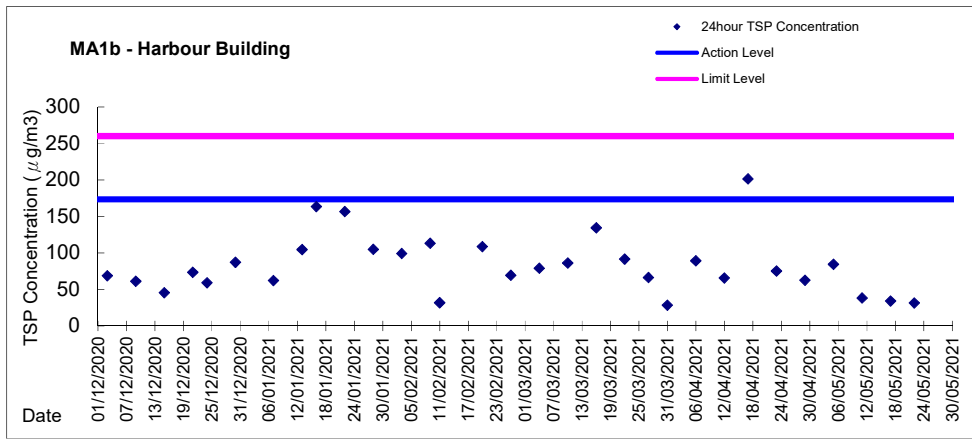

Graphic Presentation of 1 hour TSP Result

Graphic Presentation of 1 hour TSP Result

**Graphic Presentation of 24 hour TSP Result**

Graphic Presentation of 24 hour TSP Result