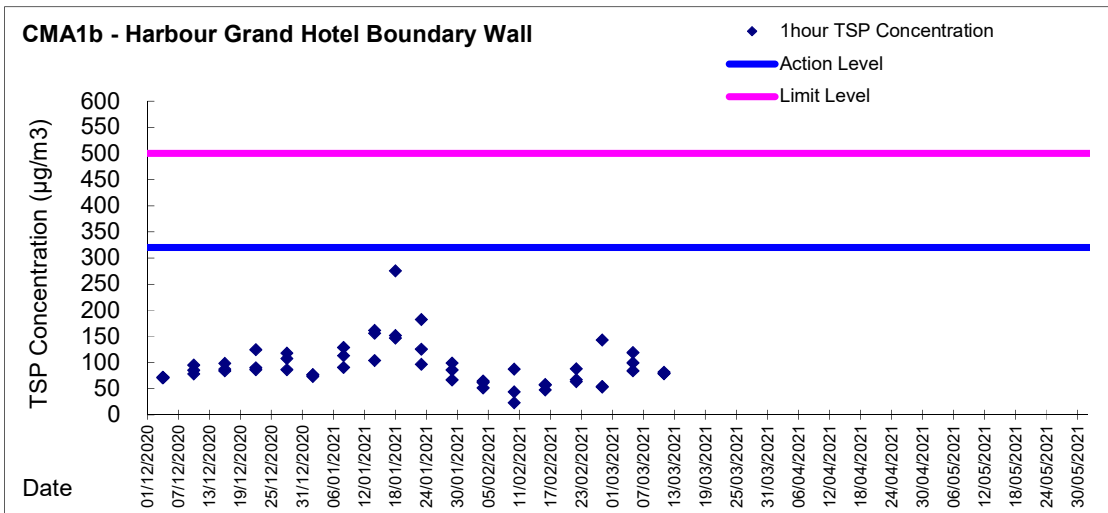

Graphic Presentation of 1 hour TSP Result

Graphic Presentation of 1 hour TSP Result

**Graphic Presentation of 24 hour TSP Result**

Graphic Presentation of 24 hour TSP Result