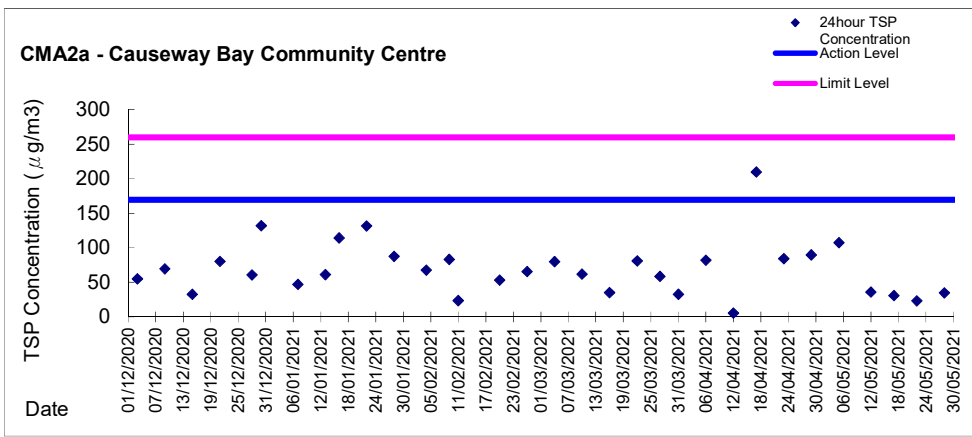

Graphic Presentation of 1 hour TSP Result

Graphic Presentation of 1 hour TSP Result

**Graphic Presentation of 24 hour TSP Result**

Graphic Presentation of 24 hour TSP Result