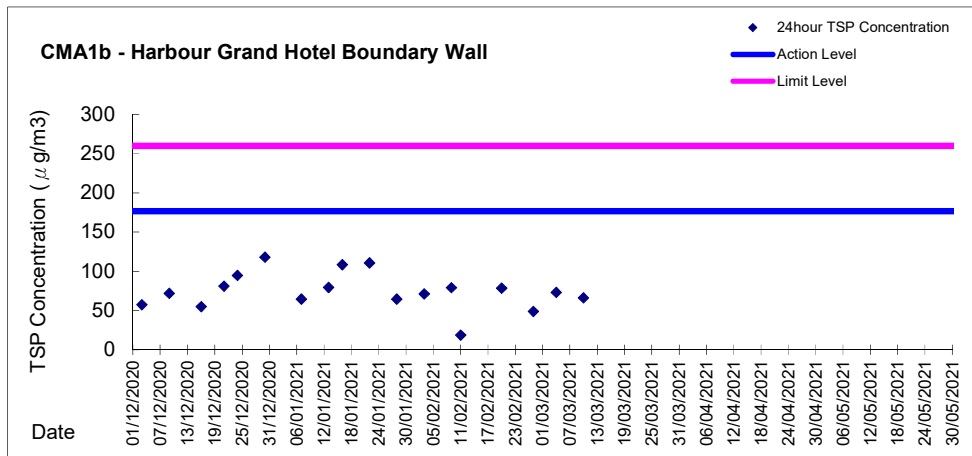

Graphic Presentation of 1 hour TSP Result

Graphic Presentation of 1 hour TSP Result

**Graphic Presentation of 24 hour TSP Result**

Graphic Presentation of 24 hour TSP Result