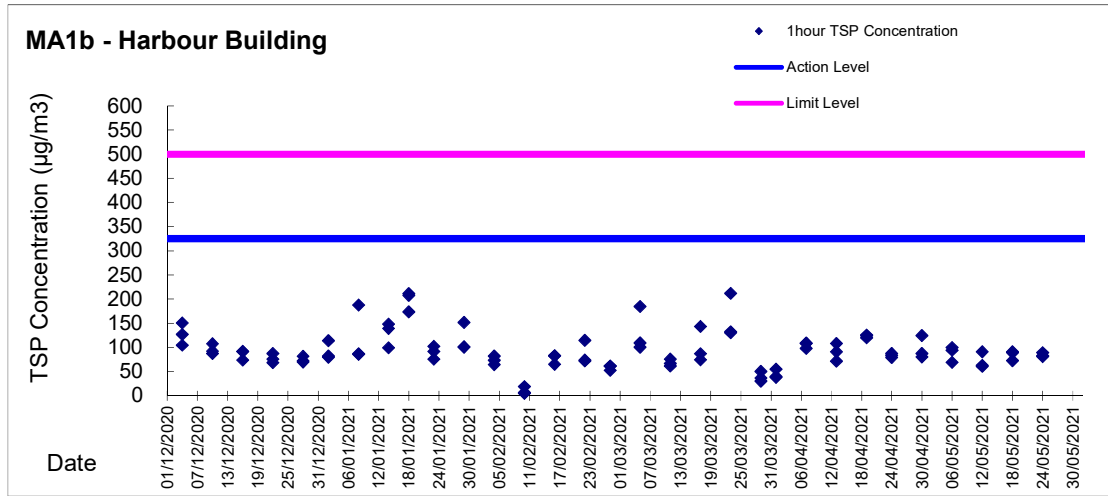

Graphic Presentation of 1 hour TSP Result

Graphic Presentation of 1 hour TSP Result

**Graphic Presentation of 24 hour TSP Result**

Graphic Presentation of 24 hour TSP Result